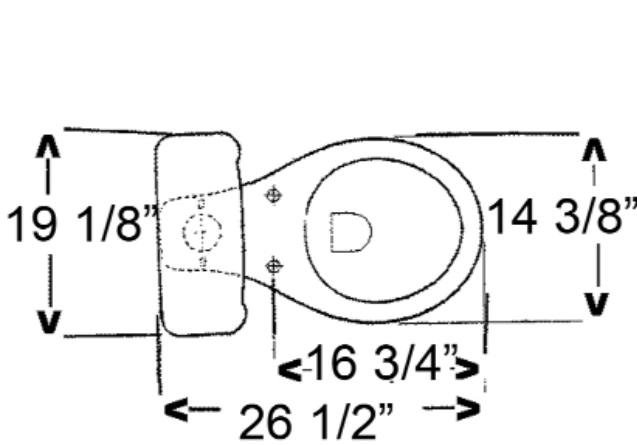

CONSTITUTION ROUND FRONT TOILET

Cat. No.
2-410

Seat NOT included

W: 19 1/8"
D: 26 1/2"
H: 30 1/8"

Bowl height: 15"
Footprint: 10" x 17 1/2"

Features:

- ▶ Made of Vitreous China
- ▶ Syphon Jet Flush
- ▶ 1.6 GPF
- ▶ Glazed Trapway
- ▶ 12" Rough
- ▶ White Plastic Flush Handle Included
- ▶ Decorative Flush Handle Available in 4 Finishes (5595)
- ▶ Soft Close Seat Available in 3 Colors (SCSRF)

Colors:

WH White
BQ Bisque
BL Black

Handle Finishes:

BP Polished Brass
CP Polished Chrome
SN Brushed Nickel
PN Polished Nickel

Compliance Certification
Meets or exceeds the following specifications: ASME A112.19.2 2008 and CSA B45.1-08 for ceramic plumbing fixtures.

Dimensions of fixture are nominal and may vary within the range of tolerances established by ASME Standard A112.19.2-2008. Dimensions and specifications subject to change without notice.