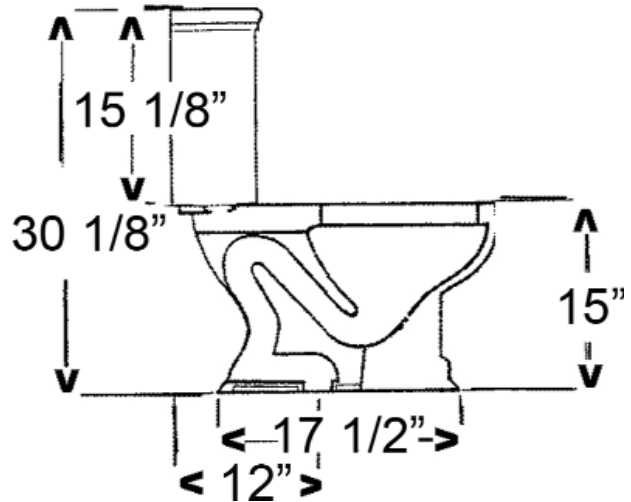

CONSTITUTION ROUND FRONT TOILET

Cat. No.
2-410

Seat NOT included

W: 19 1/8"
D: 26 1/2"
H: 30 1/8"

Bowl height: 15"
Footprint: 10" x 17 1/2"

Features:

- ▶ Made of Vitreous China
- ▶ Syphon Jet Flush
- ▶ 1.6 GPF
- ▶ Glazed Trapway
- ▶ 12" Rough
- ▶ White Plastic Flush Handle Included
- ▶ Decorative Flush Handle Available in 4 Finishes (5595)
- ▶ Soft Close Seat Available in 3 Colors (SCSRF)

Dimensions of fixture are nominal and may vary within the range of tolerances established by ASME Standard A112.19.2-2008. Dimensions and specifications subject to change without notice.